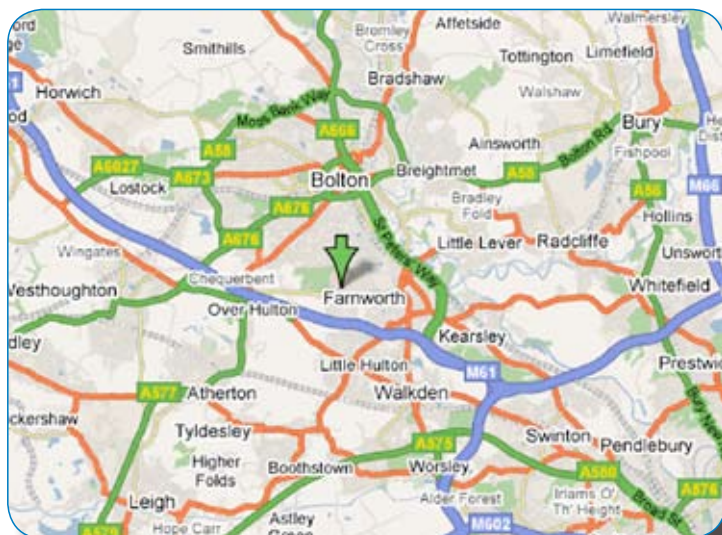

At The Laserase Clinic Bolton

Baby Premier at
The Laserase Clinic
The Royal Bolton Hospital
Redgate Way
Farnworth
Bolton BL4 0JL

From M61 Motorway

1. Leave the M61 motorway at Junction 4 and follow the signs from here to Farnworth (B6199).
2. At traffic lights at T junction turn right.
3. At the next traffic lights turn left into the grounds of the Rotal Bolton Hospital.
4. Turn immediately right into the Laserase car park.

From Bolton Town Centre

1. Travel along Manchester Road (B6536)
2. Pass Asda Superstore on left
3. Next right turn onto Weston Street
4. Turn left into Crescent Road
5. Continue forward onto Bradford Road (road bends sharply to the right)
6. Straight ahead at first set of traffic lights (crossroads)
7. Next traffic lights turn right onto Minerva Road
8. Continue forward into hospital grounds
9. At roundabout in front of A&E branch left
10. At mini-roundabout continue forward on Redgate Way
11. Laserase clinic is on the left.
12. Turn left into the Laserase car park.