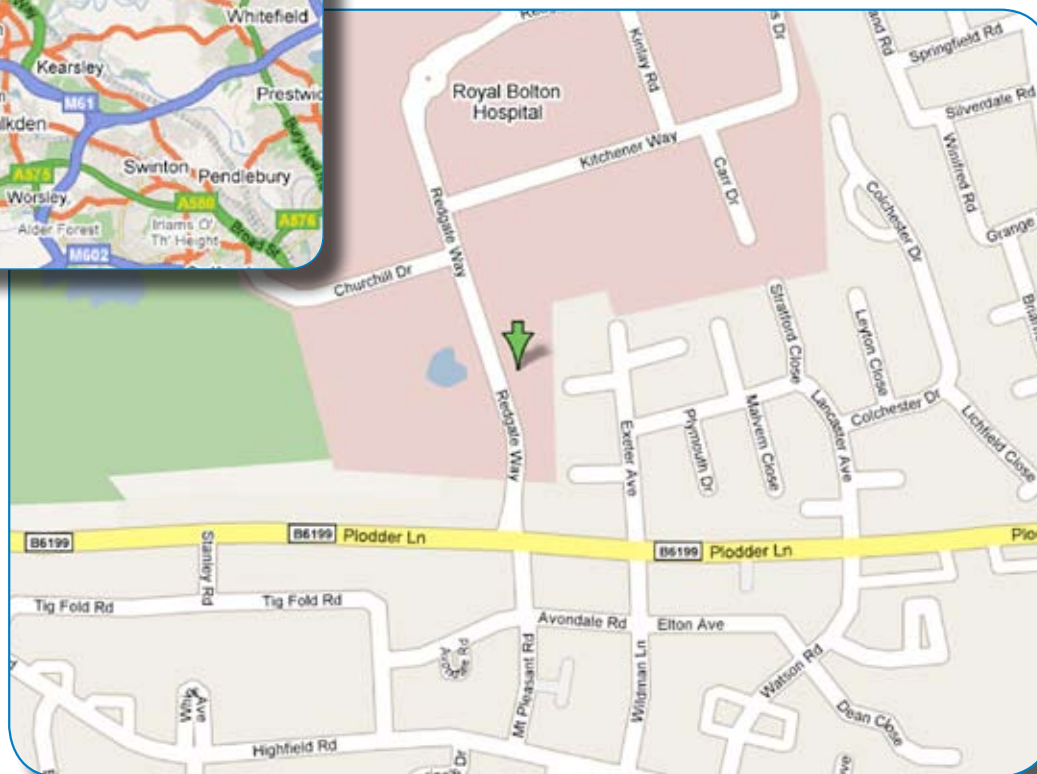

At The Laserase Clinic Bolton

Baby Premier at
The Laserase Clinic
The Royal Bolton Hospital
Redgate Way
Farnworth
Bolton BL4 0JL

From M61 Motorway

1. Leave the M61 motorway at Junction 4 and follow the signs from here to Farnworth (B6199).
2. At traffic lights at T junction turn right.
3. At the next traffic lights turn left into the grounds of the Rotal Bolton Hospital.
4. Turn immediately right into the Laserase car park.

From Bolton Town Centre

1. Travel along Manchester Road (B6536)
2. Pass Asda Superstore on left
3. Next right turn onto Weston Street
4. Turn left into Crescent Road
5. Continue forward onto Bradford Road (road bends sharply to the right)
6. Straight ahead at first set of traffic lights (crossroads)
7. Next traffic lights turn right onto Minerva Road
8. Continue forward into hospital grounds
9. At roundabout in front of A&E branch left
10. At mini-roundabout continue forward on Redgate Way
11. Laserase clinic is on the left.
12. Turn left into the Laserase car park.